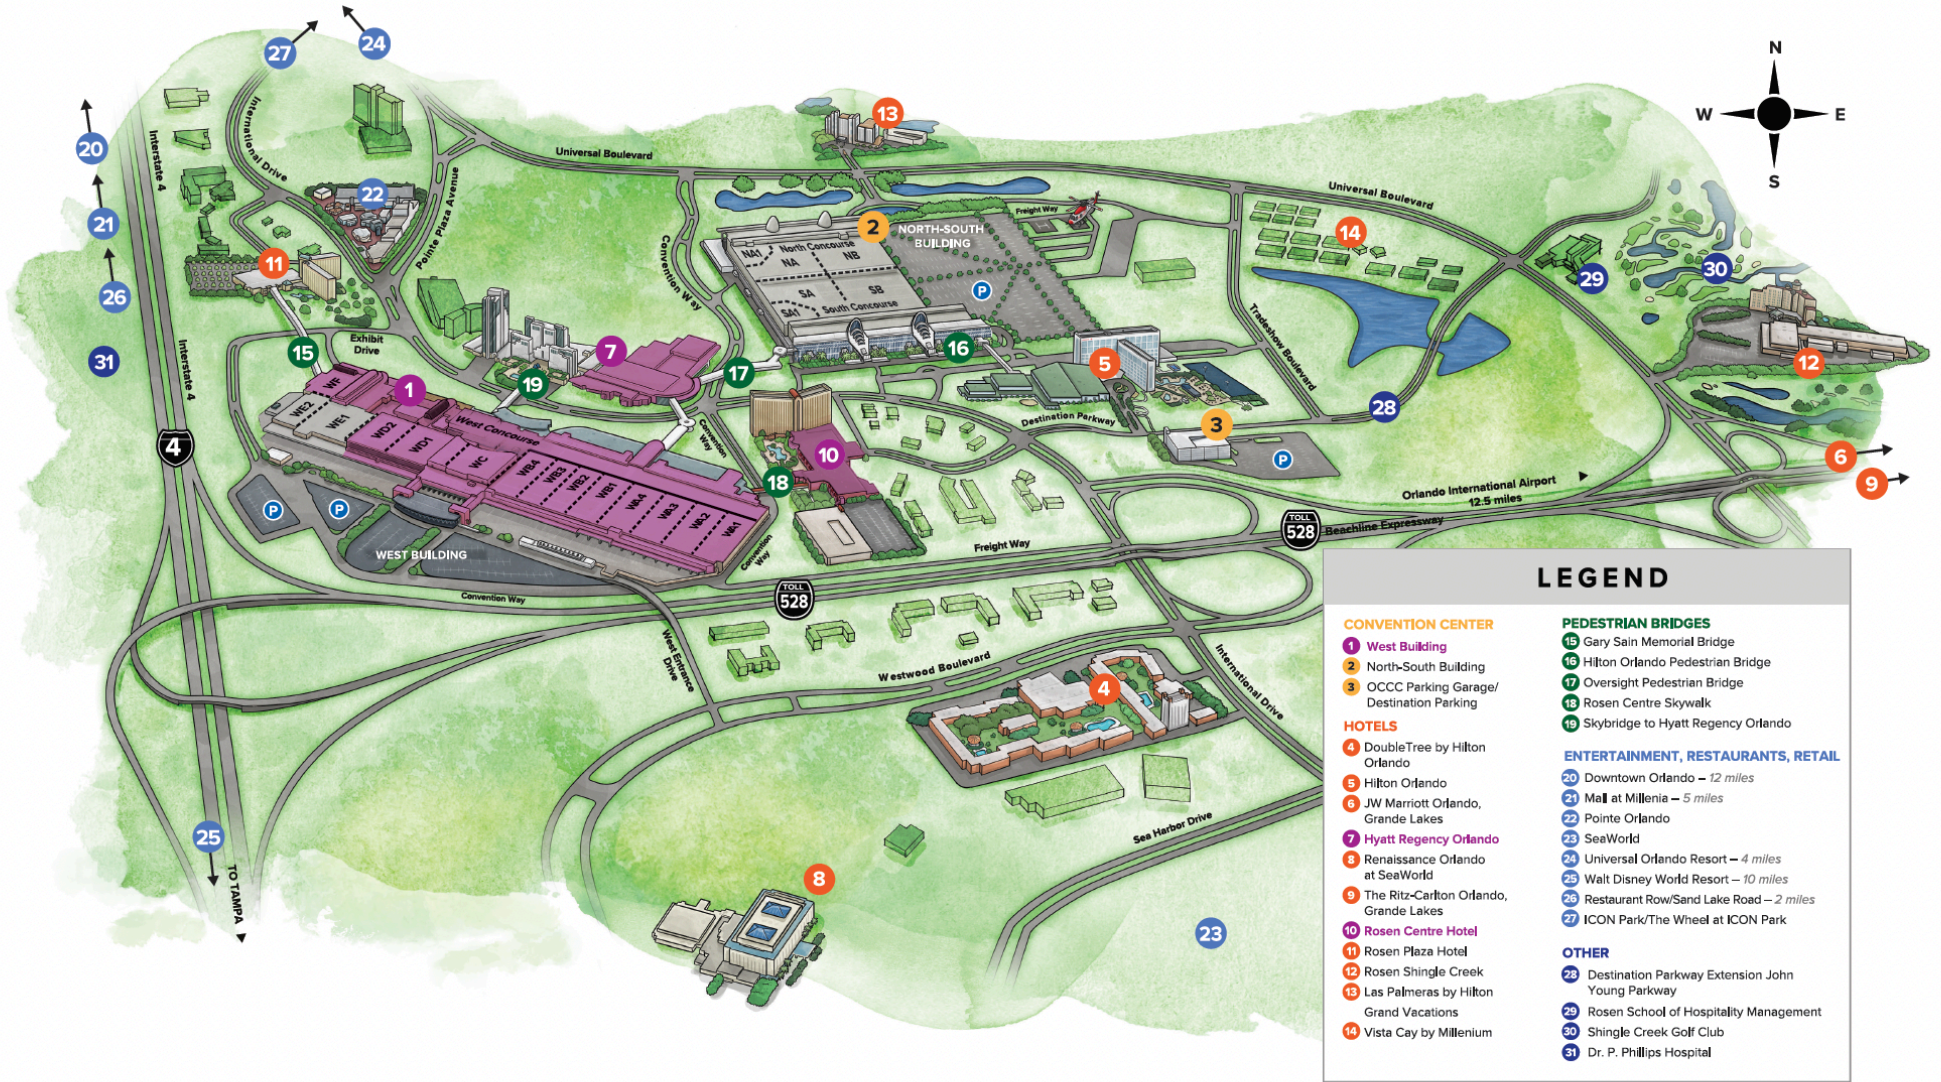

# ORANGE COUNTY CONVENTION CENTER DISTRICT MAP

## LEGEND

- |   |   |
|---|---|
| <p><b>CONVENTION CENTER</b></p> <ul style="list-style-type: none"> <li>1 West Building</li> <li>2 North-South Building</li> <li>3 OCCC Parking Garage/ Destination Parking</li> </ul> <p><b>HOTELS</b></p> <ul style="list-style-type: none"> <li>4 DoubleTree by Hilton Orlando</li> <li>5 Hilton Orlando</li> <li>6 JW Marriott Orlando, Grande Lakes</li> <li>7 Hyatt Regency Orlando</li> <li>8 Renaissance Orlando at SeaWorld</li> <li>9 The Ritz-Carlton Orlando, Grande Lakes</li> <li>10 Rosen Centre Hotel</li> <li>11 Rosen Plaza Hotel</li> <li>12 Rosen Shingle Creek</li> <li>13 Las Palmeras by Hilton Grand Vacations</li> <li>14 Vista Cay by Millenium</li> </ul> | <p><b>PEDESTRIAN BRIDGES</b></p> <ul style="list-style-type: none"> <li>15 Gary Sain Memorial Bridge</li> <li>16 Hilton Orlando Pedestrian Bridge</li> <li>17 Oversight Pedestrian Bridge</li> <li>18 Rosen Centre Skywalk</li> <li>19 Skybridge to Hyatt Regency Orlando</li> </ul> <p><b>ENTERTAINMENT, RESTAURANTS, RETAIL</b></p> <ul style="list-style-type: none"> <li>20 Downtown Orlando – 12 miles</li> <li>21 Mall at Millenia – 5 miles</li> <li>22 Pointe Orlando</li> <li>23 SeaWorld</li> <li>24 Universal Orlando Resort – 4 miles</li> <li>25 Walt Disney World Resort – 10 miles</li> <li>26 Restaurant Row/Sand Lake Road – 2 miles</li> <li>27 ICON Park/The Wheel at ICON Park</li> </ul> <p><b>OTHER</b></p> <ul style="list-style-type: none"> <li>28 Destination Parkway Extension John Young Parkway</li> <li>29 Rosen School of Hospitality Management</li> <li>30 Shingle Creek Golf Club</li> <li>31 Dr. P. Phillips Hospital</li> </ul> |
|---|---|